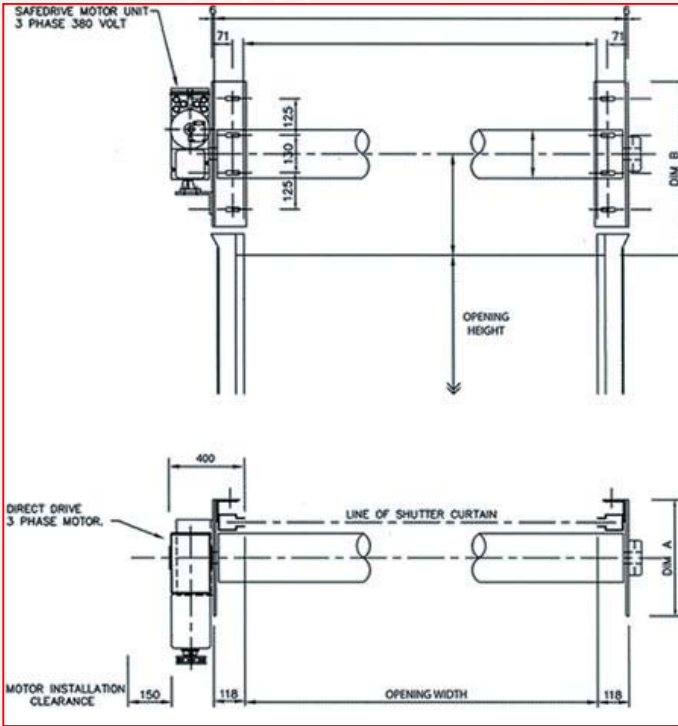

Insuflex

WIDTH	HEIGHT	DIM A	DIM B
2500	2500	430	525
4000	4000	500	595
5000	5000	550	645
6000	6000	600	675

BI-FOLD ROLFE LTD
Industrial Door Specialist

UNIT 4, CALCOT MOUNT, CALCOT LANE, CURDRIDGE, HAMPSHIRE SO32 2BN
Tel: (01489) 780099 Fax: (01489) 780090
E-Mail: sales@bifoldrolfe.com www.bifoldrolfe.com

Door Hood Addition - Dim B + 50 all dimensions in mm

Secureflex

operates in the same way as our Insuflex insulated roller shutter. Due to its lightweight composite patented design and formed outer protection it does not require new mechanisms to operate, but can take advantage of existing motor assemblies.