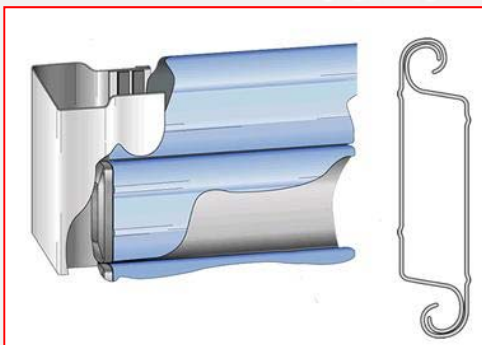

Warehouses, Distribution centres, Garages/Factories, Equipment noise partitioning, Paint spray booths, Maintenance buildings, Storage facilities and Car ports.

Insuflex

Insulated roller shutters are ideal for situations where energy conservation and protection against the elements, extreme noise and a high level of security.

Secureflex

Dramatically increases the amount of time the burglar, using high speed cutting equipment, has to spend entering the building. It offers complete protection for your stock, increases your security and could lower your insurance premiums.

Insuflex

WIDTH	HEIGHT	DIM A	DIM B
2500	2500	430	525
4000	4000	500	595
5000	5000	550	645
6000	6000	600	675

BI-FOLD ROLFE LTD
Industrial Door Specialist

UNIT 4, CALCOT MOUNT, CALCOT LANE, CURDRIDGE, HAMPSHIRE SO32 2BN
Tel: (01489) 780099 Fax: (01489) 780090
E-Mail: sales@bifoldrolfe.com www.bifoldrolfe.com

Door Hood Addition - Dim B + 50 all dimensions in mm

Secureflex

operates in the same way as our Insuflex insulated roller shutter. Due to its lightweight composite patented design and formed outer protection it does not require new mechanisms to operate, but can take advantage of existing motor assemblies.