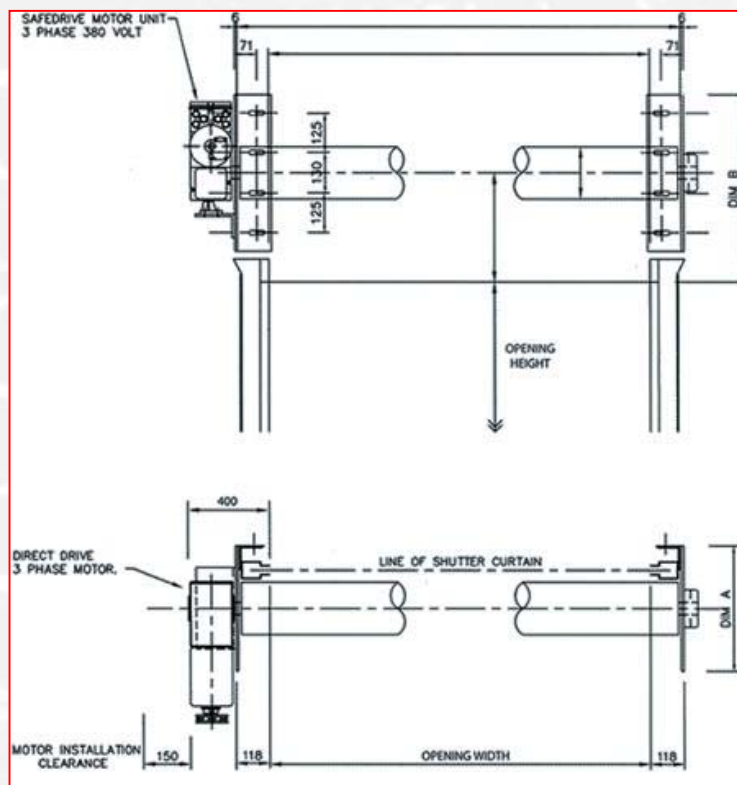

WIDTH	HEIGHT	DIM A	DIM B
3000	3000	500	515
4000	4000	500	545
5000	5000	550	645
6000	6000	600	675

Door Hood Addition - Dim B + 50 all dimensions in mm

BI-FOLD ROLFE LTD
Industrial Door Specialist

UNIT 4, CALCOT MOUNT, CALCOT LANE, CURDRIDGE, HAMPSHIRE SO32 2BN
Tel: (01489) 780099 Fax: (01489) 780090
E-Mail: sales@bifoldrolfe.com www.bifoldrolfe.com