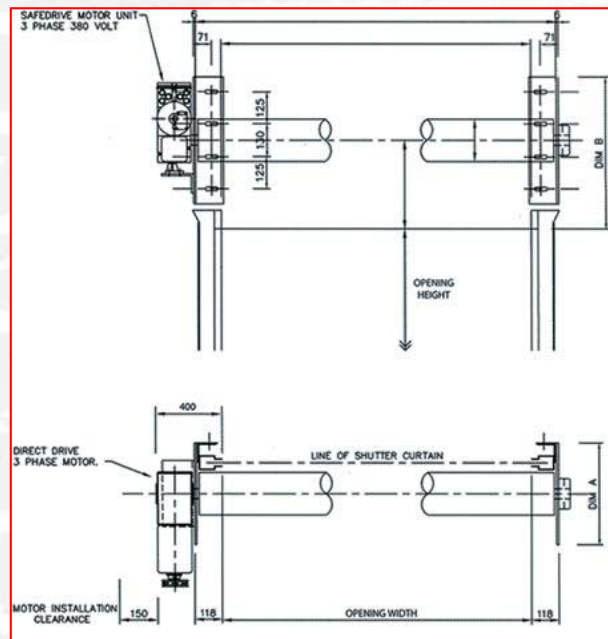

WIDTH	HEIGHT	DIM A	DIM B
3000	3000	500	515
4000	4000	500	545
5000	5000	550	645
6000	6000	600	675

Door Hood Addition - Dim B + 50 all dimensions in mm

BI-FOLD ROLFE LTD
Industrial Door Specialist

UNIT 4, CALCOT MOUNT, CALCOT LANE, CURDRIDGE, HAMPSHIRE SO32 2BN
Tel: (01489) 780099 Fax: (01489) 780090
E-Mail: sales@bifoldrolfe.com www.bifoldrolfe.com