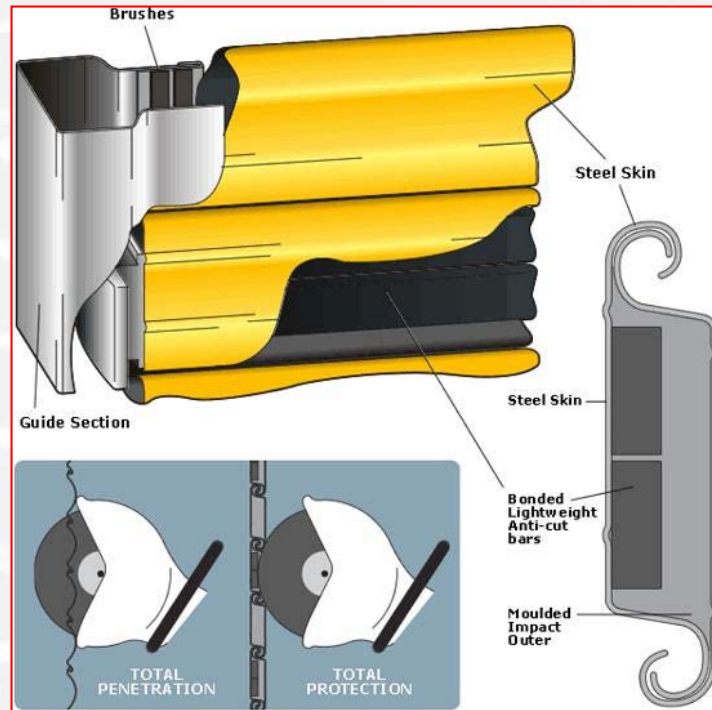

Secureflex

Dramatically increases the amount of time the burglar, using high speed cutting equipment, has to spend entering the building. It offers complete protection for your stock, increases your security and could lower your insurance premiums.

Insuflex

WIDTH	HEIGHT	DIM A	DIM B
2500	2500	430	525
4000	4000	500	595
5000	5000	550	645
6000	6000	600	675

BI-FOLD ROLFE LTD
Industrial Door Specialist

UNIT 4, CALCOT MOUNT, CALCOT LANE, CURDRIDGE, HAMPSHIRE SO32 2BN
Tel: (01489) 780099 Fax: (01489) 780090
E-Mail: sales@bifoldrolfe.com www.bifoldrolfe.com

Door Hood Addition - Dim B + 50 all dimensions in mm

Secureflex

operates in the same way as our Insuflex insulated roller shutter. Due to its lightweight composite patented design and formed outer protection it does not require new mechanisms to operate, but can take advantage of existing motor assemblies.