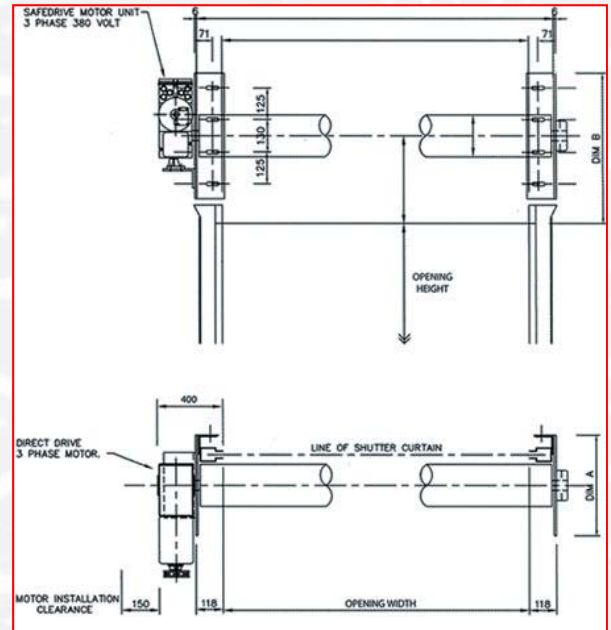

Insuflex

WIDTH	HEIGHT	DIM A	DIM B
2500	2500	430	525
4000	4000	500	595
5000	5000	550	645
6000	6000	600	675

BI-FOLD ROLFE LTD
Industrial Door Specialist

UNIT 4, CALCOT MOUNT, CALCOT LANE, CURDRIDGE, HAMPSHIRE SO32 2BN
Tel: (01489) 780099 Fax: (01489) 780090
E-Mail: sales@bifoldrolfe.com www.bifoldrolfe.com

Door Hood Addition - Dim B + 50 all dimensions in mm

Secureflex

operates in the same way as our Insuflex insulated roller shutter. Due to its lightweight composite patented design and formed outer protection it does not require new mechanisms to operate, but can take advantage of existing motor assemblies.